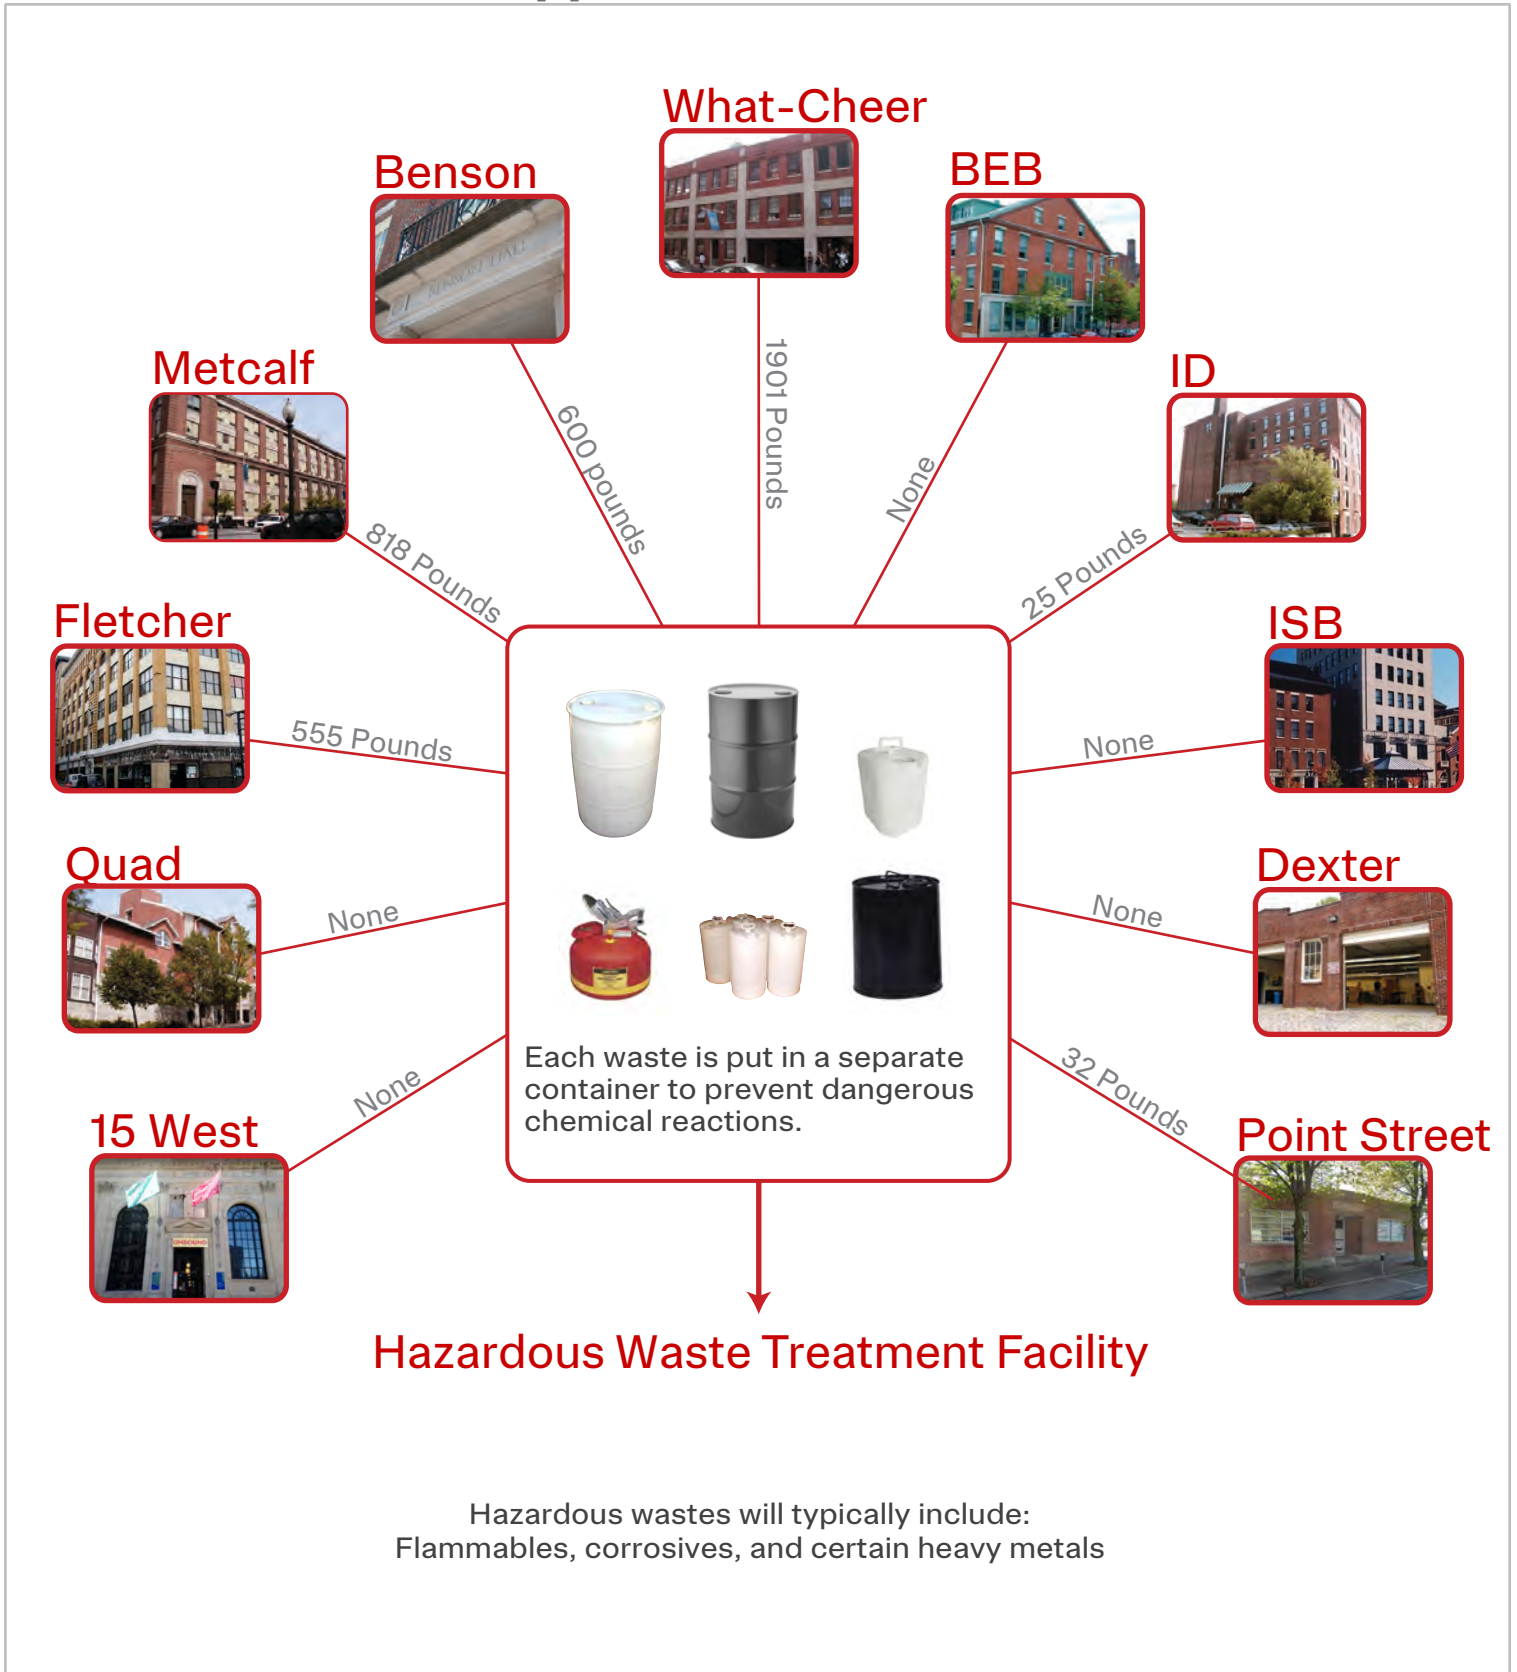

RISD Recycles Where does our waste go?

Hazardous Waste Shipped Off-Site in 2023

Hazardous wastes will typically include:
Flammables, corrosives, and certain heavy metals

RISD Recycles Where does our waste go?

Non-Hazardous Waste Shipped Off-Site in 2023

Non-Hazardous wastes will typically include:
Silkscreen inks, Ceramics glaze waste, and paint-contaminated rags

RISD Recycles Where does our waste go?

Electronic & Universal Wastes shipped off-site in 2023