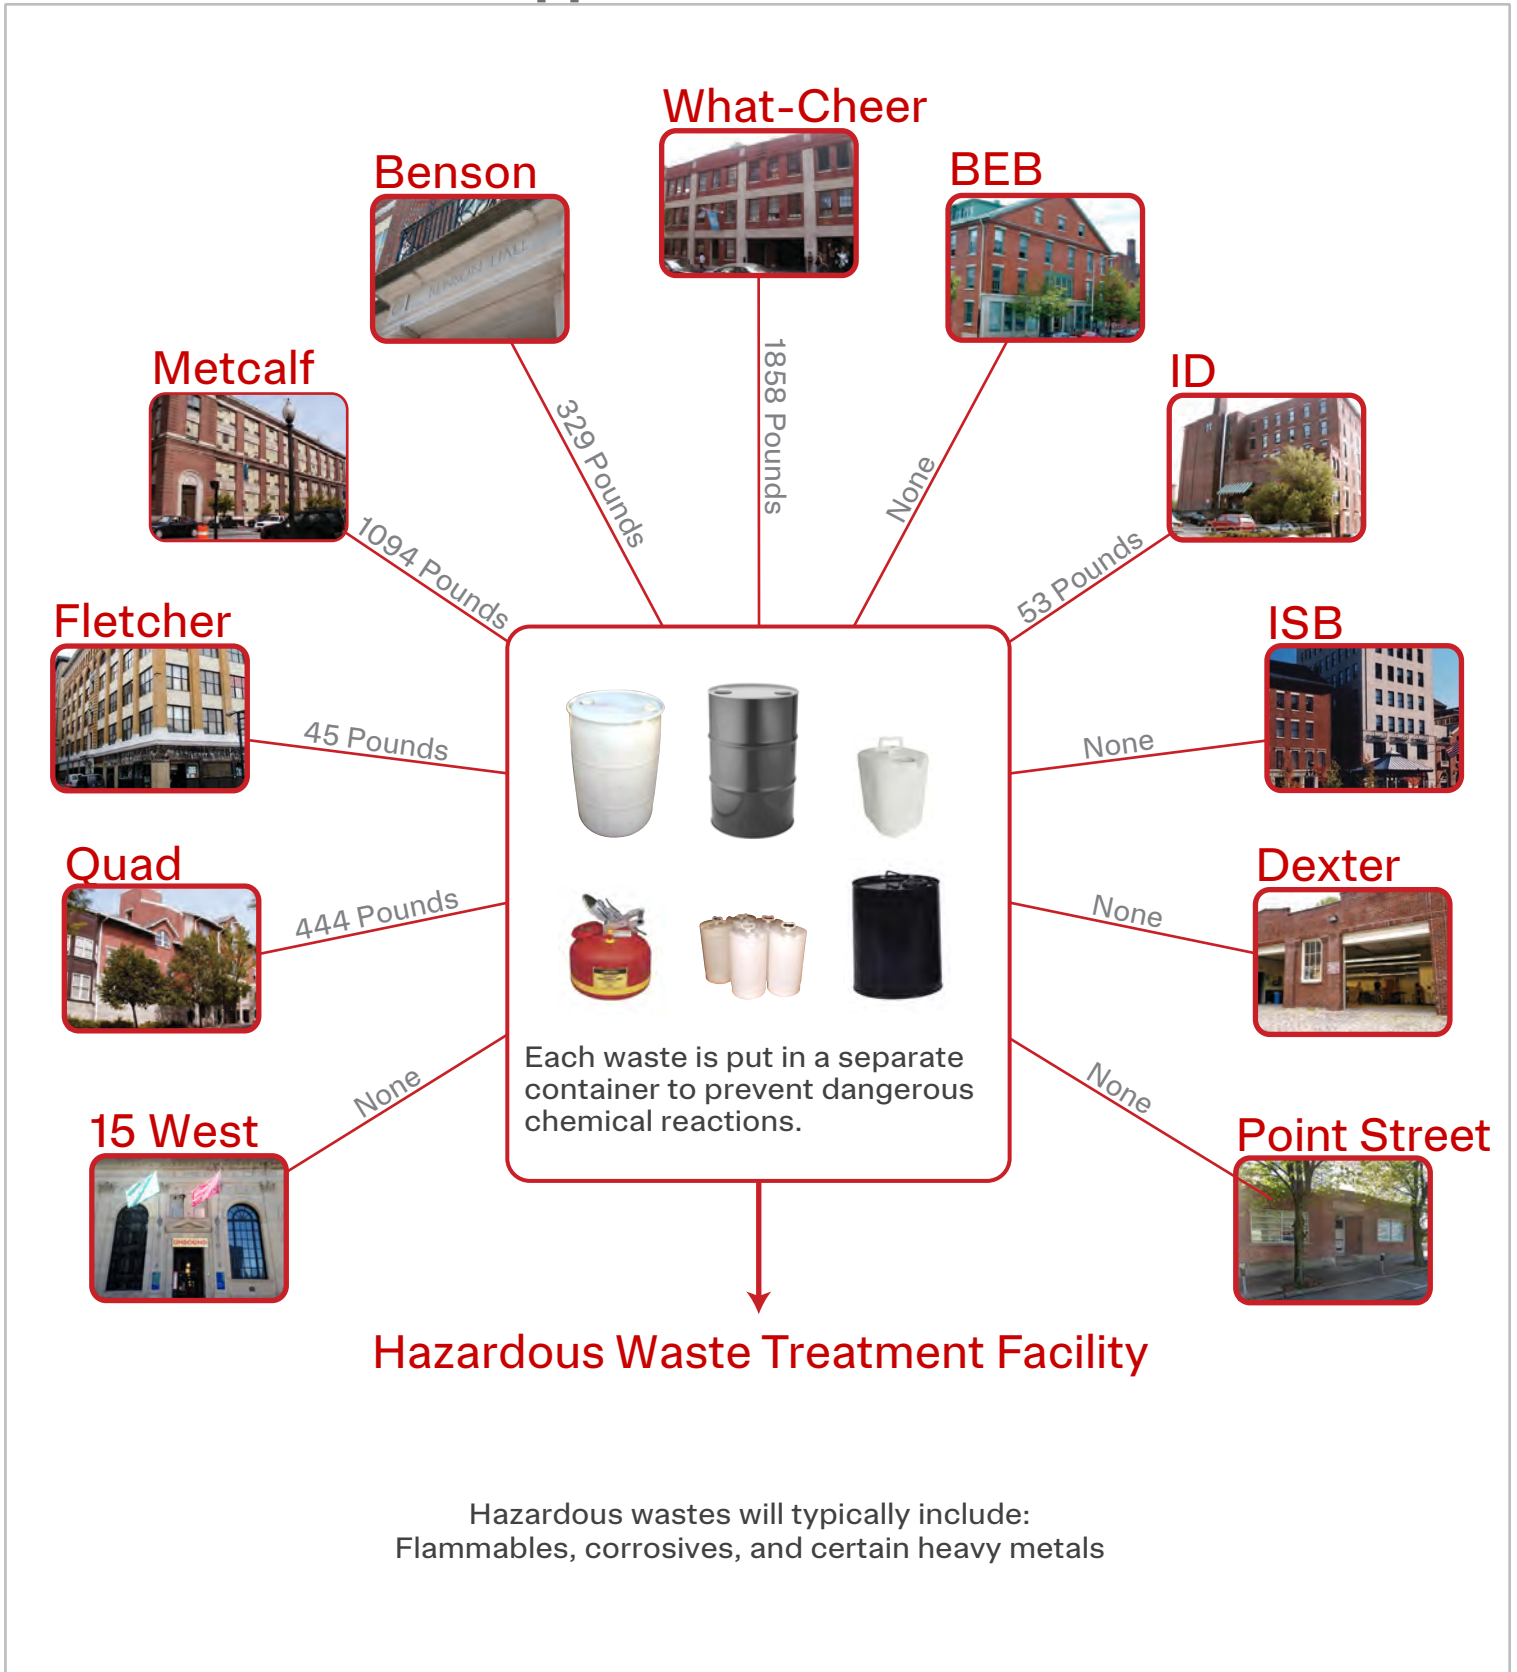

# RISD Recycles Where does our waste go?

## **Hazardous Waste** Shipped Off-Site in 2022

Hazardous wastes will typically include:  
Flammables, corrosives, and certain heavy metals